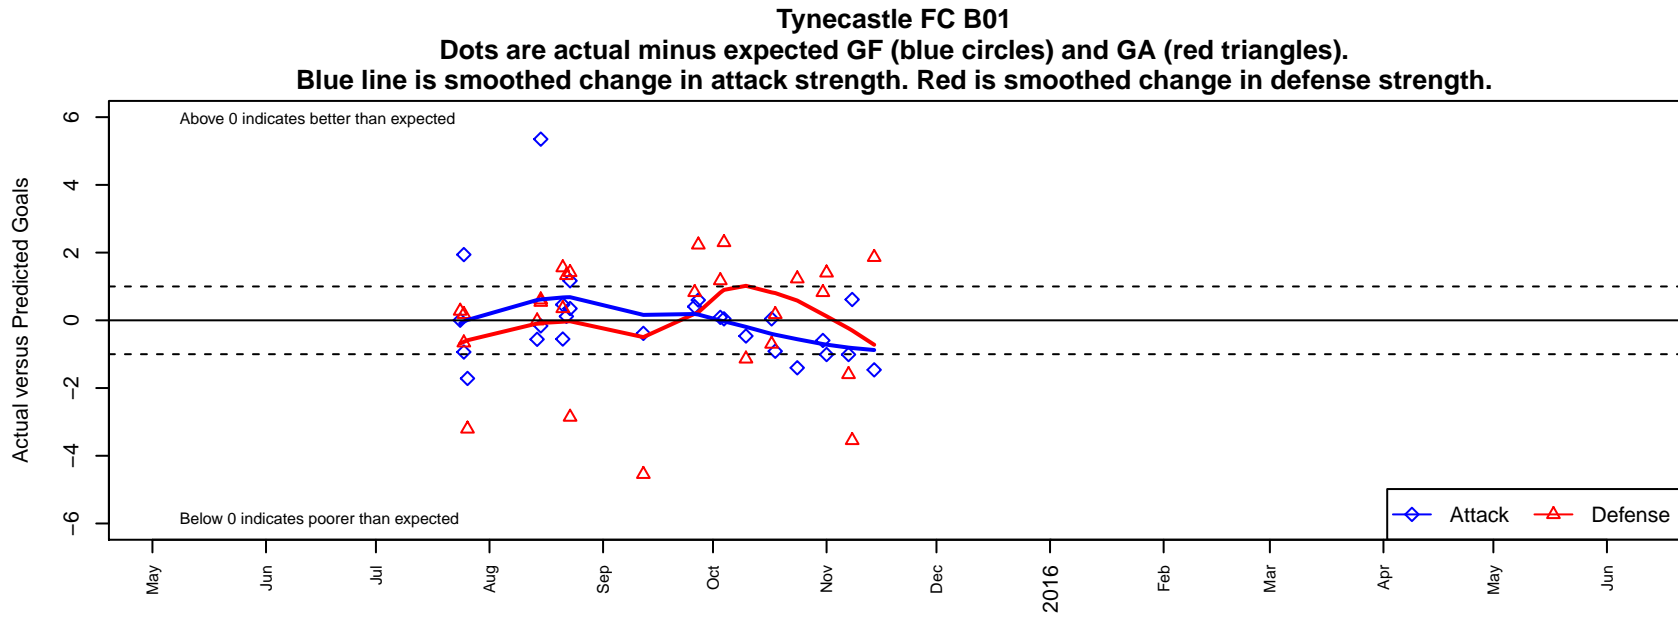

Tynecastle FC B01

Tynecastle FC
 Everett, WA
 B01 total strength=1150
 attack=4.03 defense=2.82
 fall league = PSPL WSPL U14

alt names used:
 TYNECASTLE FC B01 (WA)
 TYNECASTLE FC B01 (WA)
 TYNECASTLE FC B01

Venues played:
 2015 Oswego Nike Cup Silver/Bronze U14
 2015 Skagit Super Cup U14 Gold
 2015 REDAPT Cup Gold U14
 2015 PSPL WSPL U14

**attack and defense variance (black dot)
relative to other teams
and top 10 in region**