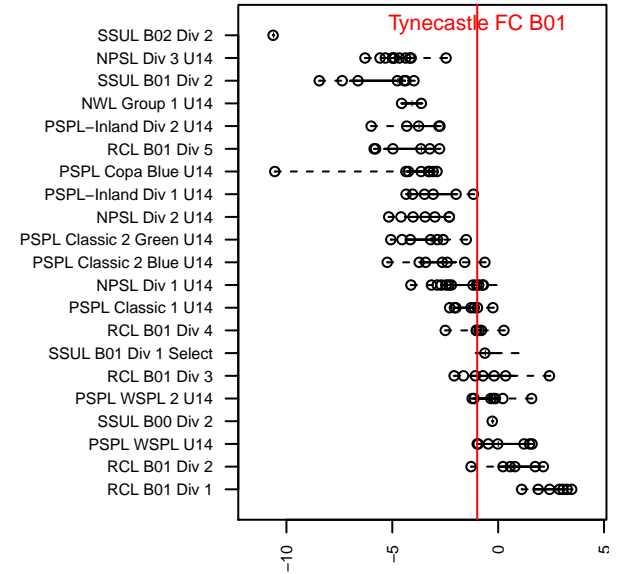

**attack and defense rating
relative to others at age
and all opponents in last 13 months**